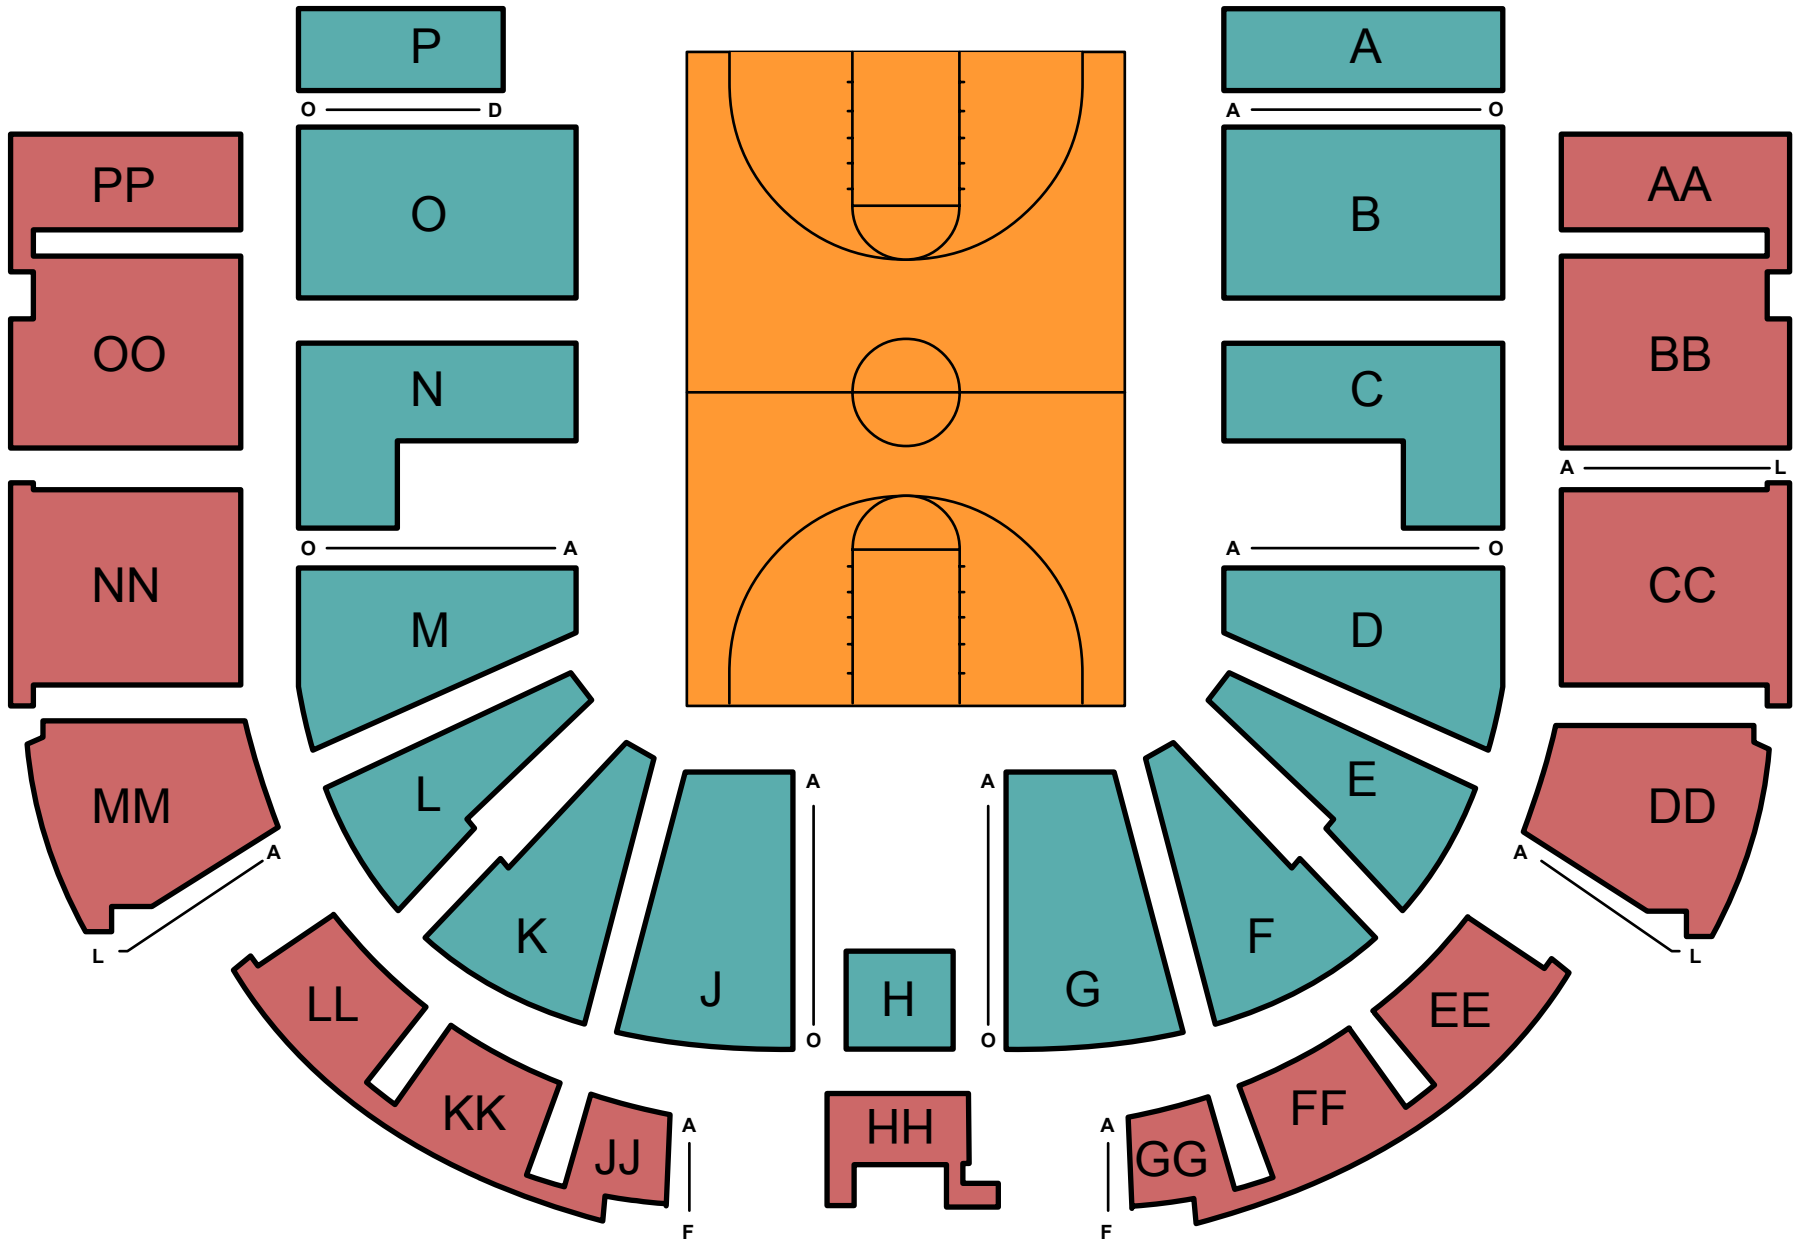

Jaffa Shrine

Floor Event Seating

Seating charts reflect the general layout of the Jaffa. Specific seat locations may vary and stage position may change without notice.